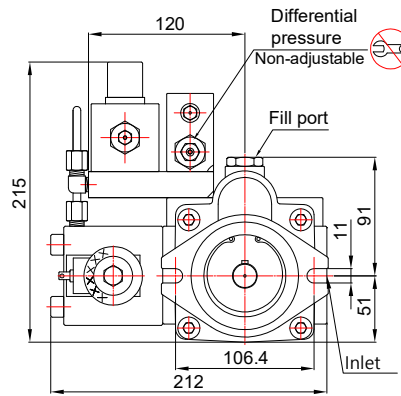

HHPC P series | Axial piston pump HL EDPV/HL EDPFC control type

Type HL EDPV
Type HL EDPFC

Load sense with pressure, flow
proportional control type

P	16	-	HL	3	-	EDPV (EDPFC)	-	F	-	R	-	(S)	-	01

P16/22-HL*-EDPV (EDPFC) -F-R-TYPE