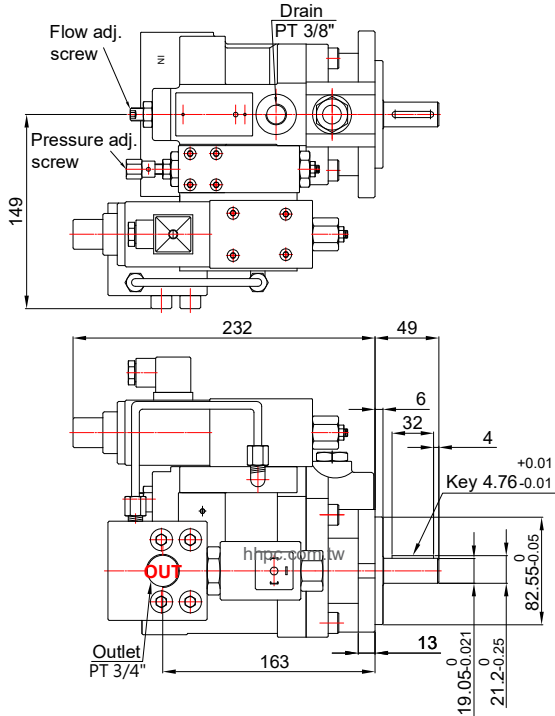

# HHPC P series | Axial piston pump HL EDPV/HL EDPFC control type

Type HL EDPV  
Type HL EDPFC

Load sense with pressure, flow  
proportional control type

P	16	-	HL	3	-	<b>EDPV</b> <b>(EDPFC)</b>	-	F	-	R	-	(S)	-	01
---	----	---	----	---	---	-------------------------------	---	---	---	---	---	-----	---	----

## P16/22-HL\*-EDPV (EDPFC) -F-R-TYPE

## P36/46-HL\*-EDPV (EDPFC) -F-R-TYPE