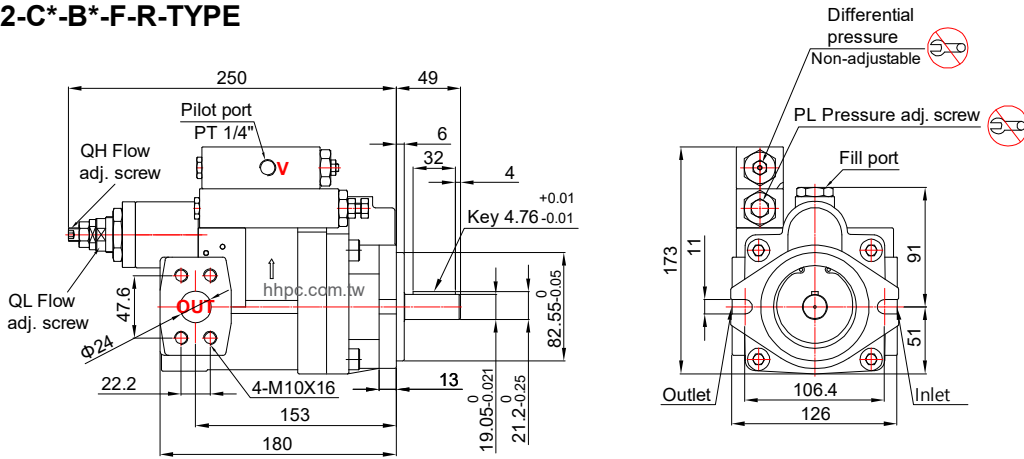

HHPC P series | Axial piston pump C-B control type

Type C-B

2-pressure, 2-flow rate with remote control PH pressure type

P	16	-	C	1	-	B	3	-	F	-	R	-	(S)	-	01
---	----	---	---	---	---	---	---	---	---	---	---	---	-----	---	----

*High flow side pressure

- 0:15-45 bar (P16-P46)
- 1:20-75 bar (P16-P46)
- 2:25-145 bar (P16-P46)

*Low flow side pressure

- 2:25-145 bar (P16-P46)
- 3:30-215 bar (P16-P46)

P16/22-C*-B*-F-R-TYPE

P36/46-C*-B*-F-R-TYPE