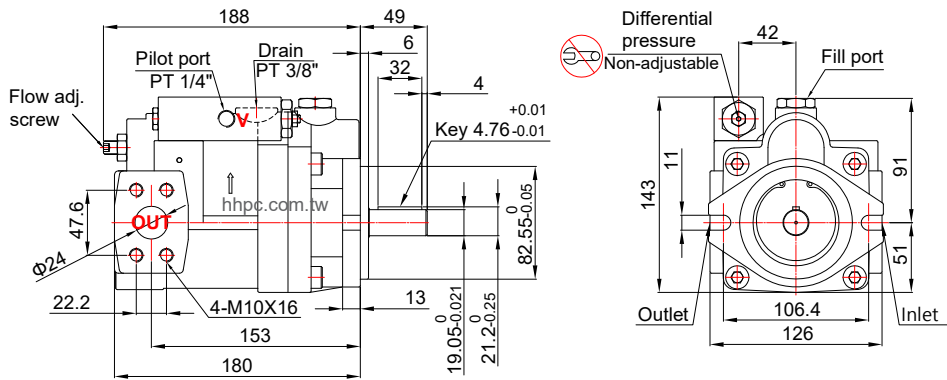

HHPC P series | Axial piston pump B control type

Type B Remote pressure control type

P	16	-	B	3	-	ED*	-	F	-	R	-	(S)	-	01
---	----	---	---	---	---	-----	---	---	---	---	---	-----	---	----

*Pressure

1:20-75 bar(P08-P100)

2:25-145 bar(P08-P100)

3:30-215 bar(P08-P100)

P08/10/13-B*-F-R-TYPE

P16/22-B*-F-R-TYPE

P36/46-B*-F-R-TYPE