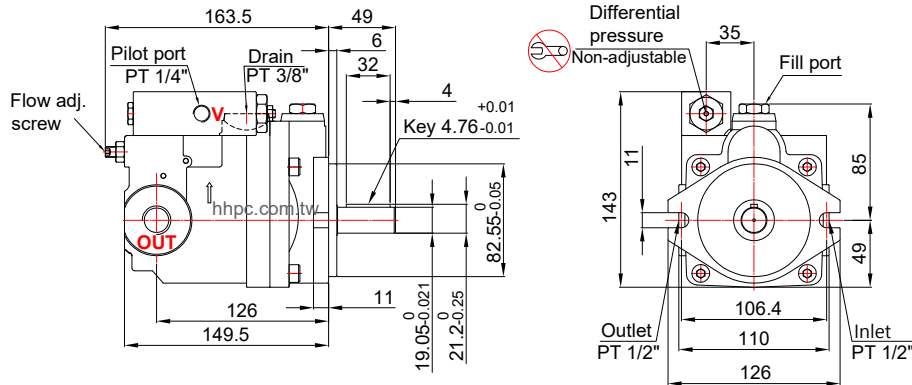

HHPC P series | Axial piston pump B control type

Type B Remote pressure control type

P	16	-	B	3	-	ED*	-	F	-	R	-	(S)	-	01
---	----	---	---	---	---	-----	---	---	---	---	---	-----	---	----

*Pressure

1:20-75 bar(P08-P100)

2:25-145 bar(P08-P100)

3:30-215 bar(P08-P100)

P08/10/13-B*-F-R-TYPE

P16/22-B*-F-R-TYPE

P36/46-B*-F-R-TYPE